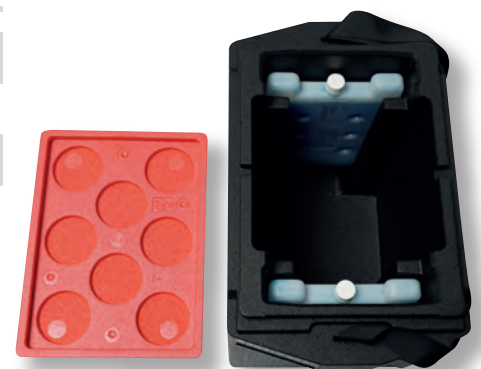

225	475
200	295
365	450
Capacity	with cold packs: 25,6 ltr without cold packs: 16,9 ltr.

Colors

Black	Yellow
White	Green
Red	Orange
Blue	Pink
	Grey

Item number 24000/10

Internal dimensions
L*W*H (mm)

External dimensions
L*W*H (mm)